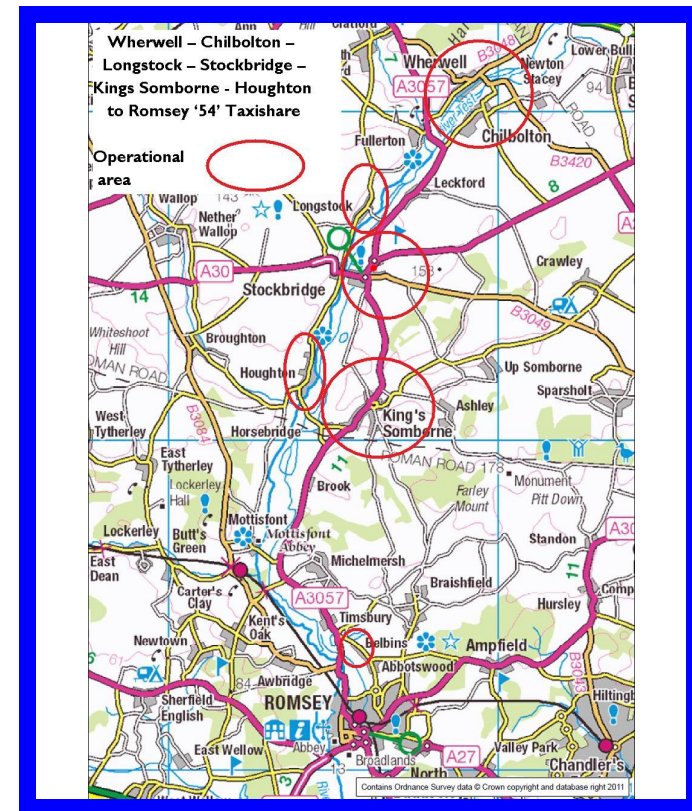

Wherwell, Chilbolton, Longstock, Stockbridge, King's Somborne and Houghton '54' Taxishare

A public transport service for anyone who needs to travel to Romsey

What is a Taxishare?

It is a public transport service for anyone who needs to travel from Wherwell, Chilbolton, Longstock, Stockbridge, King's Somborne, Houghton or Yokesford Hill in Timsbury into Romsey.

The service is similar to a bus service, except that passengers need to book in advance and the journey will be operated by a taxi instead of a bus.

Where will I be picked up from?

The taxi will pick you up from your home address.

Where can I travel to?

Pre-booked passengers can be dropped off at:

- ❖ Romsey Waitrose
- ❖ Romsey Town Centre
- ❖ Doctors' Surgery on Alma Road, Romsey

When can I travel?

The service operates on **Tuesdays, Wednesdays and Fridays**, as follows:

Tel: 01264 356808

Stockbridge Neighbourcare

Serves Stockbridge and neighbouring villages.

Tel: 01264 810363 / 0845 0943713.

www.hants.gov.uk/taxishares

September 2011

Wherwell – Chilbolton –
Longstock – Stockbridge –
Kings Somborne -
Houghton – to Romsey
'54' Taxishare
A public transport service